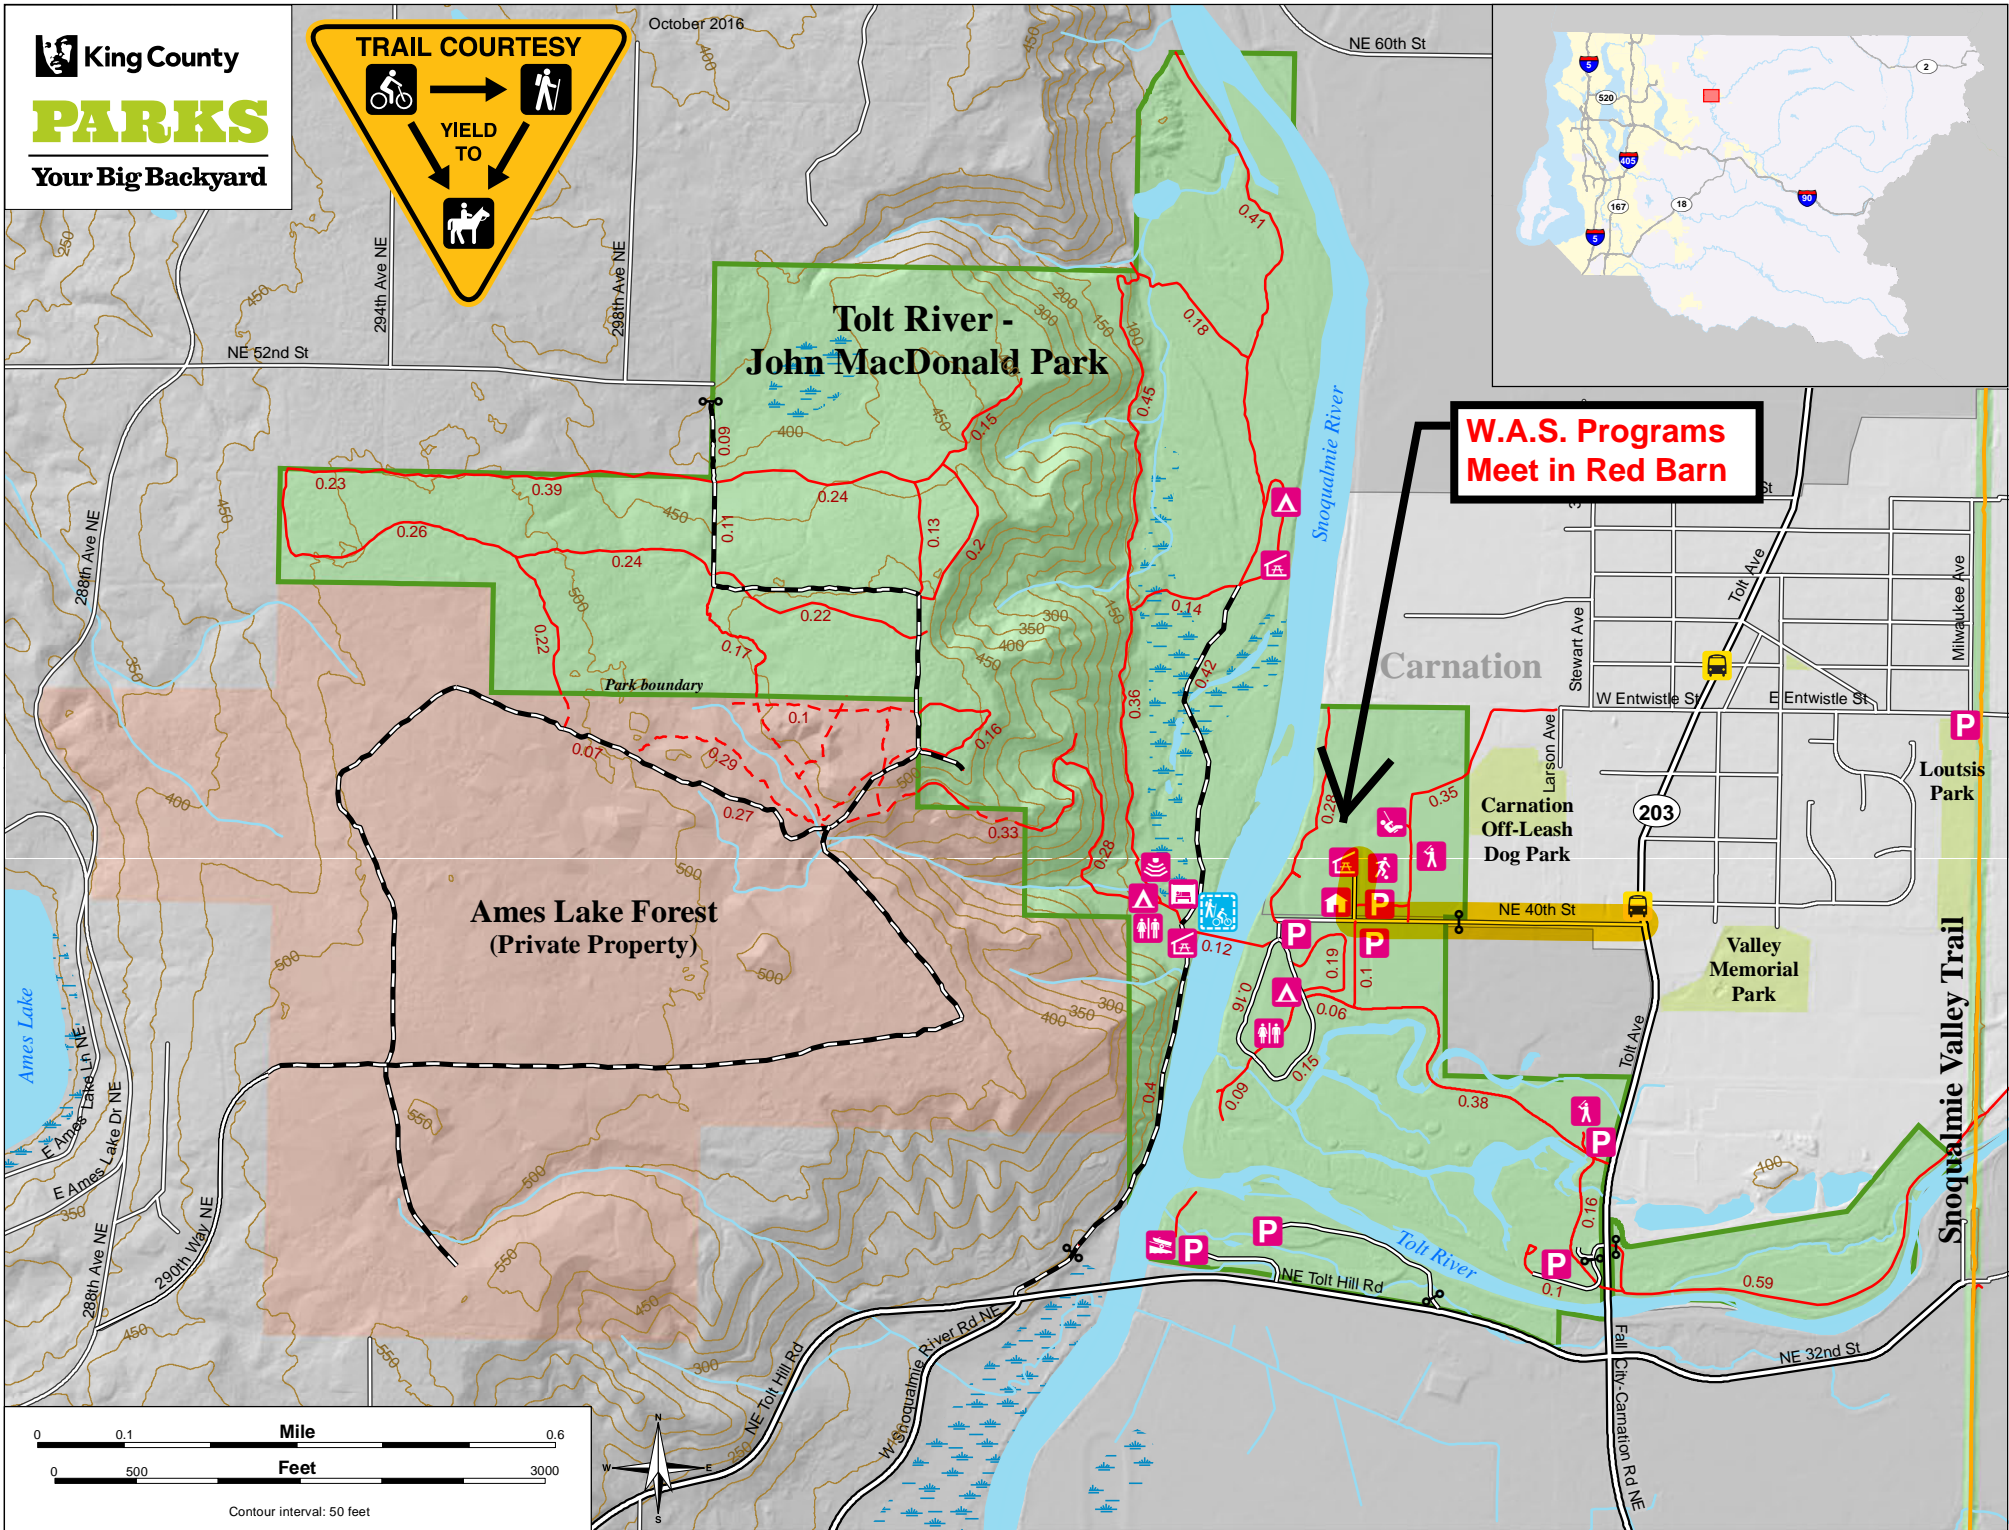

**Tolt MacDonald Park
31020 NE 40th St
Carnation, WA 98014**

From East SR-520 (Bellevue)

- Take SR-520 East to Redmond
- Merge on your right, onto WA-202 East toward Sammamish/Fall City
- Turn sharp left onto NE Tolt Hill Rd
- Turn left onto WA-203
- Turn left onto NE 40th St
- Follow driveway about ¼ mile to the Red Barn on your right

From East I-90 (Issaquah)

- Take Exit 22 toward Preston/Fall City
- Turn left onto SE 82nd St
- Turn right onto SE High Point Way
- SE High Point Way becomes Preston Fall City Rd SE
- Turn right onto SE Fall City-Snoqualmie Rd
- Enter roundabout and take the 2nd exit onto WA-203
- Turn left onto NE 40th St
- Follow driveway about ¼ mile to the Red Barn on your right

From South WA-203 (Duvall/Monroe)

- Take WA-203 South toward Carnation
- Turn right onto NE 40th St
- Follow driveway about ¼ mile to the Red Barn on your right

October 2016

**W.A.S. Programs
Meet in Red Barn**

Contour interval: 50 feet